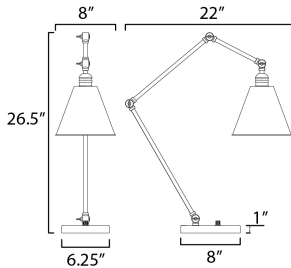

PRODUCT DESCRIPTION

Direct the light exactly where you want it using the articulated arms and metal shades of the Library series. At the backplate, the arm pivots left/right and up/down to direct the light. Additional articulated arms angle the shade or extend/contract the distance of the light source from the wall. Available in Polished Nickel, Black and Heritage Brass finishes, the Library collection evokes industrial era classicism perfect for use as a task light or accent light. Complimentary table and floor lamps complete the collection.

MEASUREMENTS

DIMENSION : 22" L x 8" W x 26.5" H
HANGING WEIGHT : 7.04 lb

LAMPING

INPUT VOLTAGE : 120V
BULB : 1 x 100W Incandescent E26 Medium , 100W Total
BULB INCLUDED : (Not Included)
DIMMABLE : High Low Switch
LIGHTING_DIRECTION : Directional